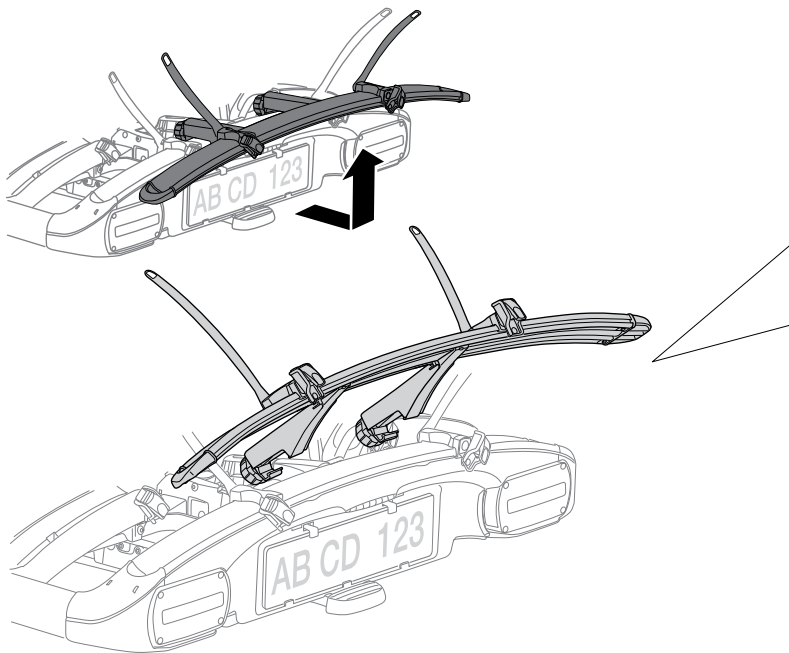

7

key x1

x1

i

A

B

C

THULE®
SWEDEN

Box 69, 330 33 Hillerstorp, SWEDEN
www.thule.com

501-7601-02