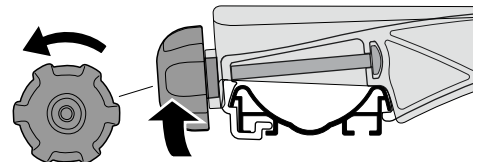

7

key x1

x1

i

A

B

C

THULE®
SWEDEN

Box 69, 330 33 Hillerstorp, SWEDEN
www.thule.com

501-7601-02