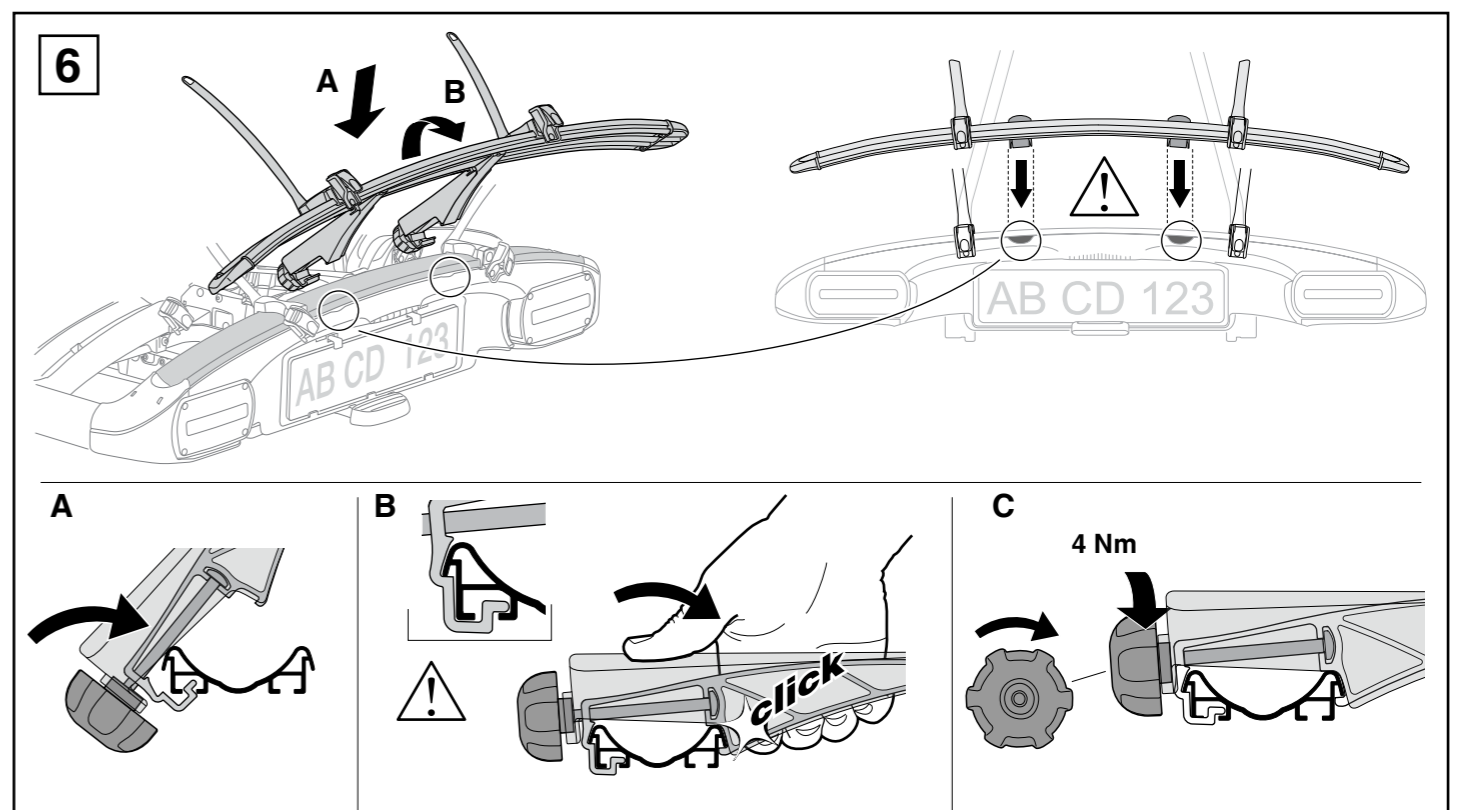

Bike adapter EuroClassic 9281

For EuroClassic G5 908/909

and EuroClassic G6 LED 928/929

928100

THULE[®]
SWEDEN

7

key x1

x1