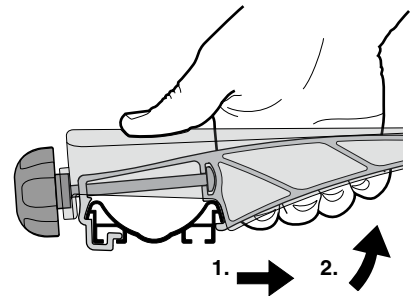

7

key x1

x1

i

A

B

C

THULE®
SWEDEN

Box 69, 330 33 Hillerstorp, SWEDEN
www.thule.com

501-7601-02