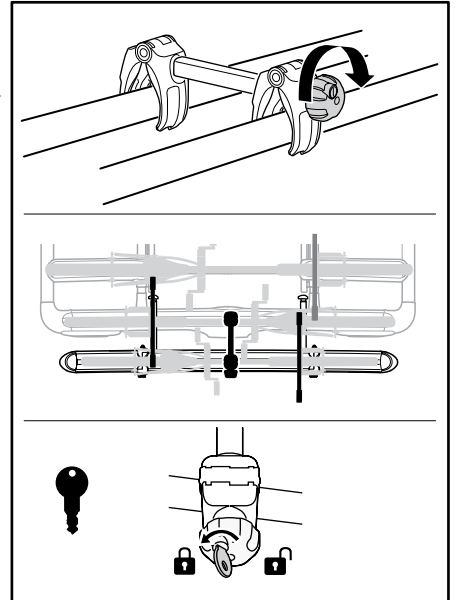

Bike adapter EuroClassic 9281

For EuroClassic G5 908/909

and EuroClassic G6 LED 928/929

928100

THULE[®]
SWEDEN

7

key x1

x1