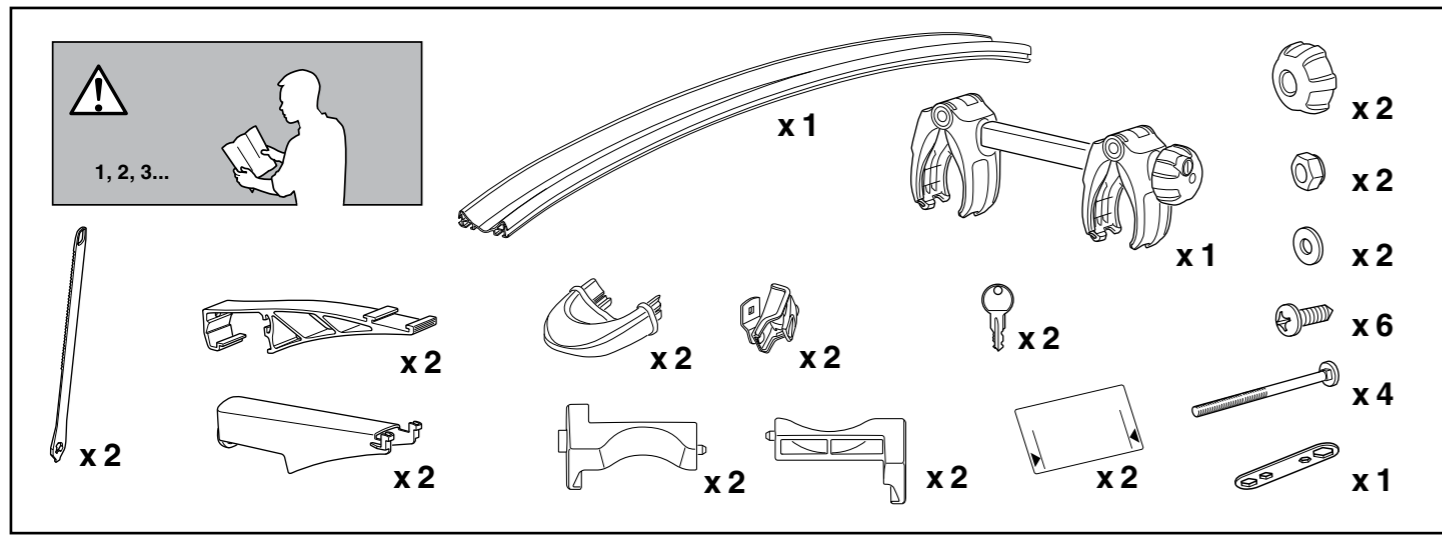

Bike adapter EuroClassic 9281

For EuroClassic G5 908/909

and EuroClassic G6 LED 928/929

928100

THULE[®]
SWEDEN

7

key x1

x1