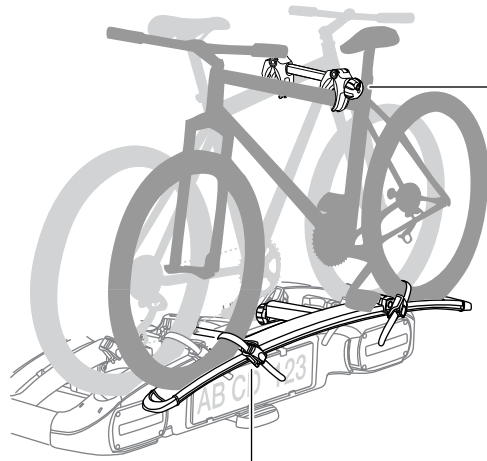

Bike adapter EuroClassic 9281

For EuroClassic G5 908/909

and EuroClassic G6 LED 928/929

928100

THULE[®]
SWEDEN

7

key x1

x1