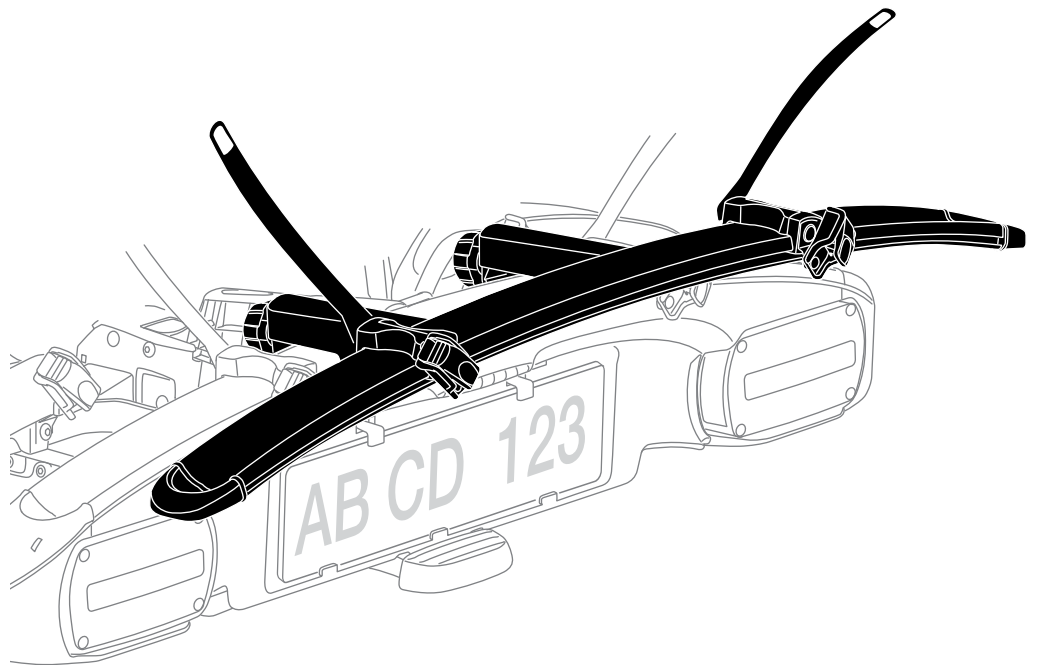

Bike adapter EuroClassic 9281

For EuroClassic G5 908/909

and EuroClassic G6 LED 928/929

928100

THULE[®]
SWEDEN

7

key x1

x1