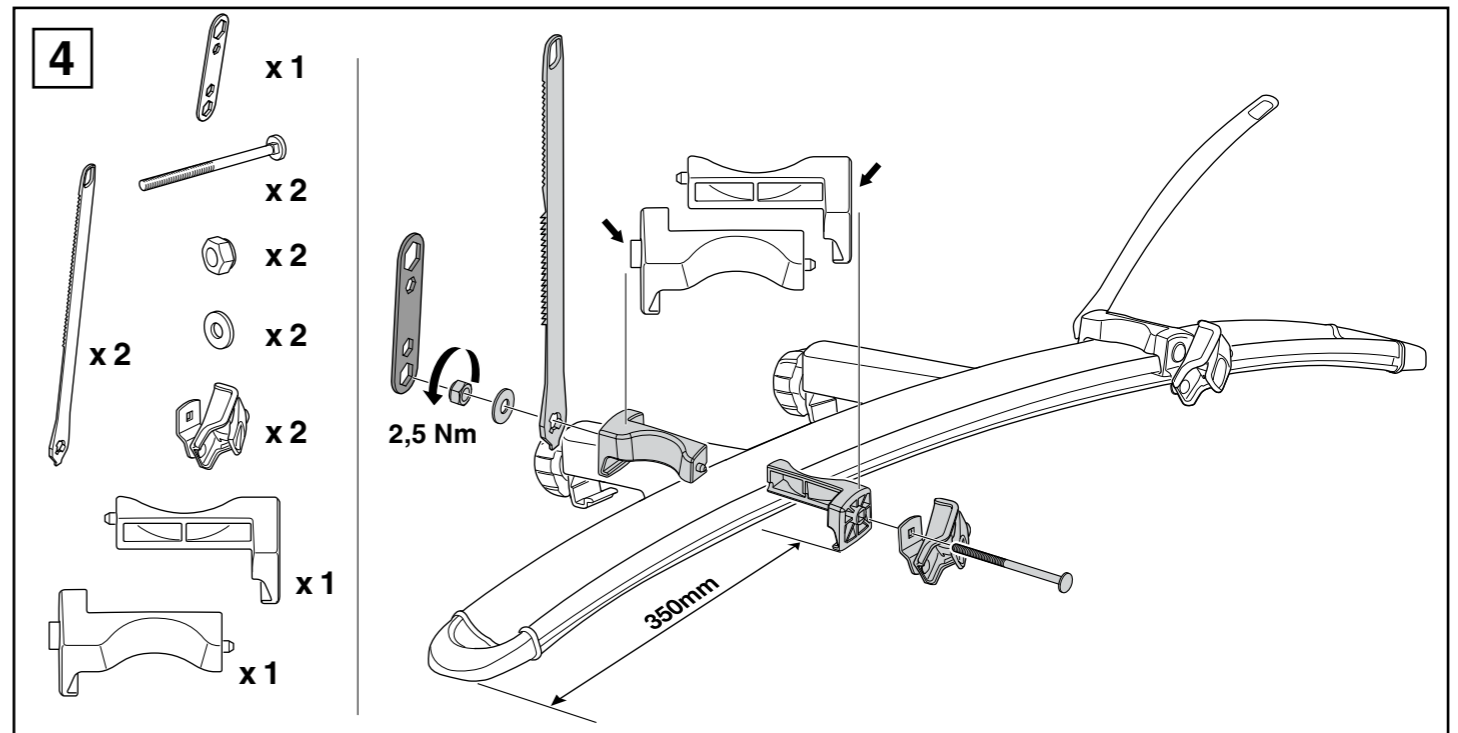

Bike adapter EuroClassic 9281

For EuroClassic G5 908/909

and EuroClassic G6 LED 928/929

928100

THULE[®]
SWEDEN

7

key x1

x1