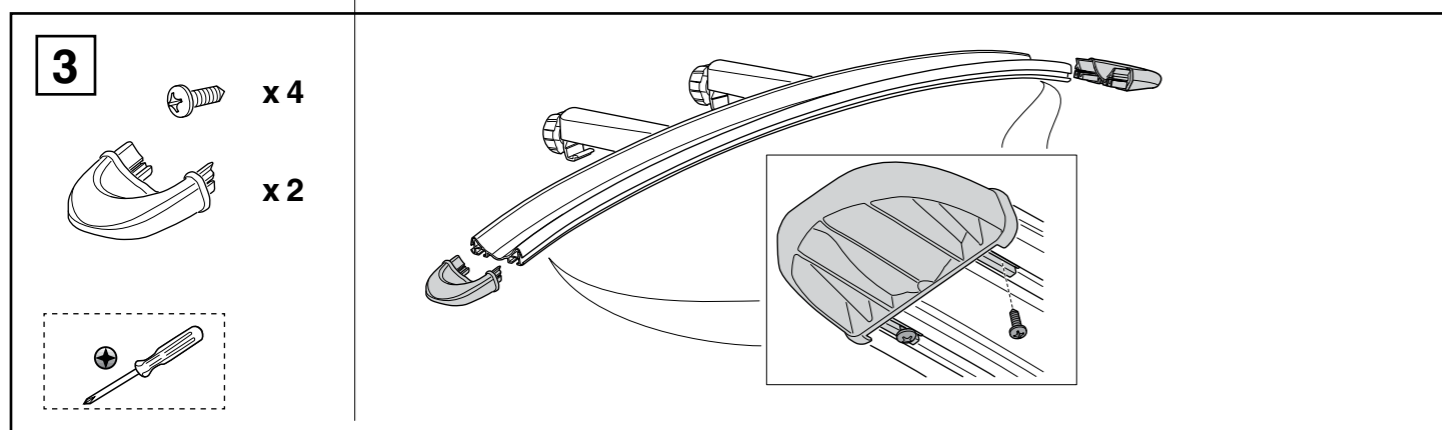

Bike adapter EuroClassic 9281

For EuroClassic G5 908/909

and EuroClassic G6 LED 928/929

928100

THULE[®]
SWEDEN

7

key x1

x1