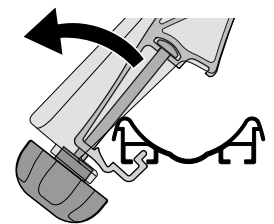

THULE®
SWEDEN

Box 69, 330 33 Hillerstorp, SWEDEN
www.thule.com

501-7601-02