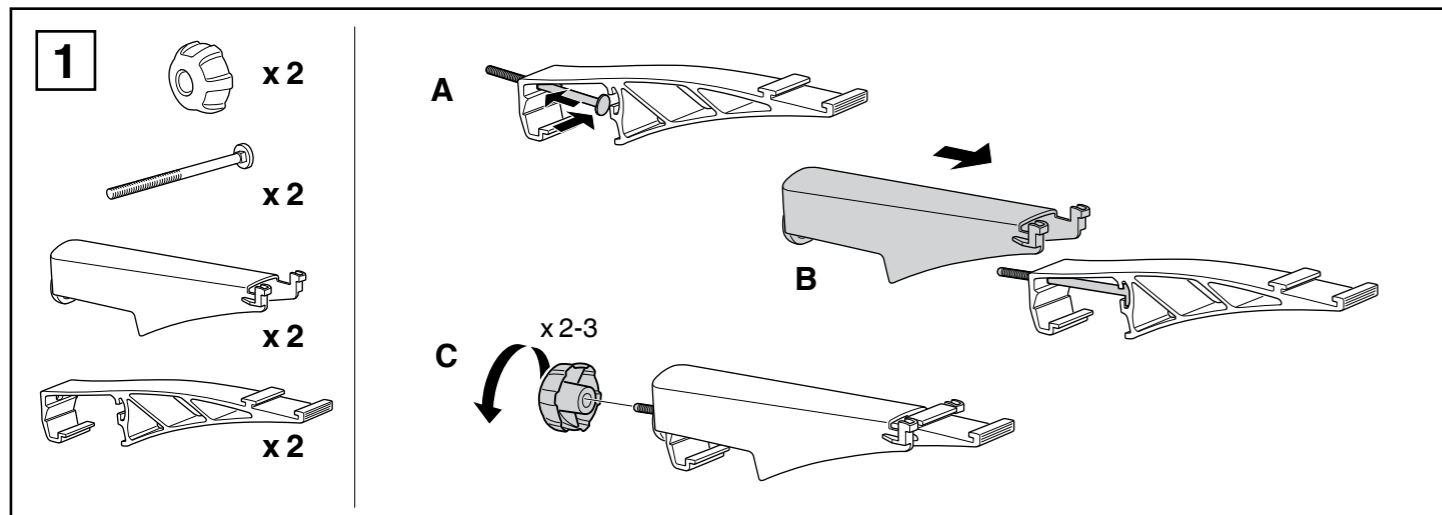

Bike adapter EuroClassic 9281

For EuroClassic G5 908/909

and EuroClassic G6 LED 928/929

928100

THULE[®]
SWEDEN

7

key x1

x1