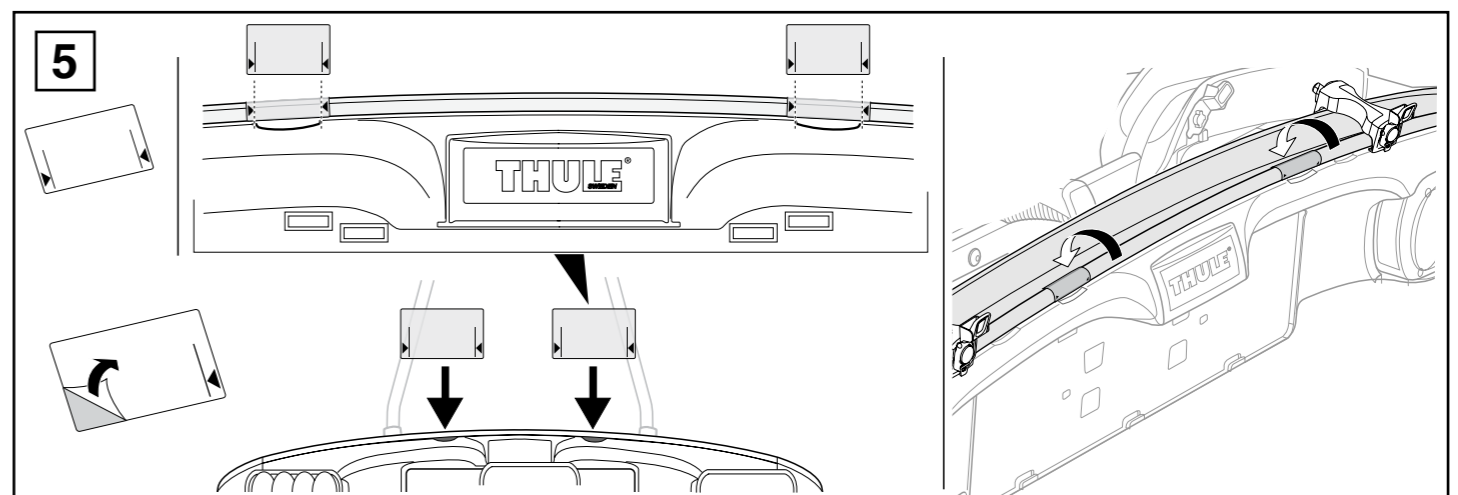

Bike adapter EuroClassic 9281

For EuroClassic G5 908/909

and EuroClassic G6 LED 928/929

928100

THULE[®]
SWEDEN

7

key x1

x1