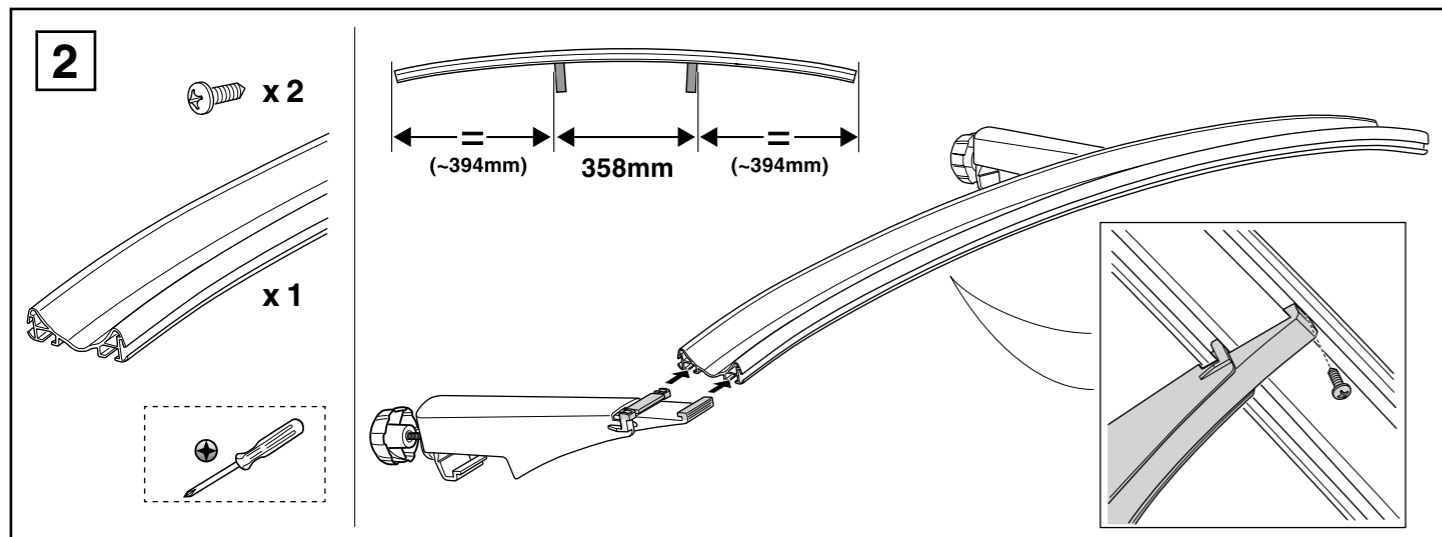

Bike adapter EuroClassic 9281

For EuroClassic G5 908/909

and EuroClassic G6 LED 928/929

928100

THULE[®]
SWEDEN

7

key x1

x1