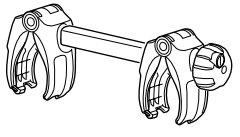

Bike adapter EuroClassic 9281

For EuroClassic G5 908/909

and EuroClassic G6 LED 928/929

928100

THULE[®]
SWEDEN

7

key x1

x1