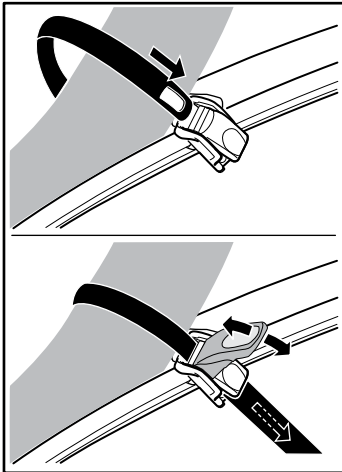

Bike adapter EuroClassic 9281

For EuroClassic G5 908/909

and EuroClassic G6 LED 928/929

928100

THULE[®]
SWEDEN

7

key x1

x1