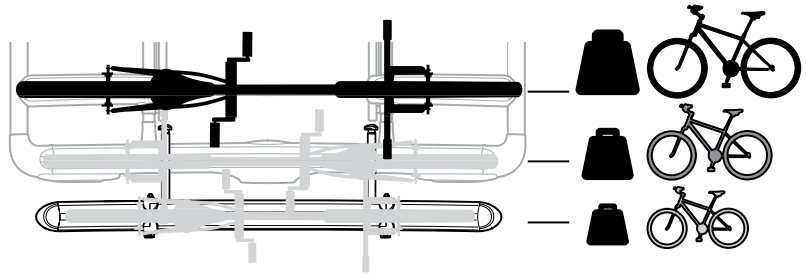

Bike adapter EuroClassic 9281

For EuroClassic G5 908/909

and EuroClassic G6 LED 928/929

928100

THULE[®]
SWEDEN

7

key x1

x1